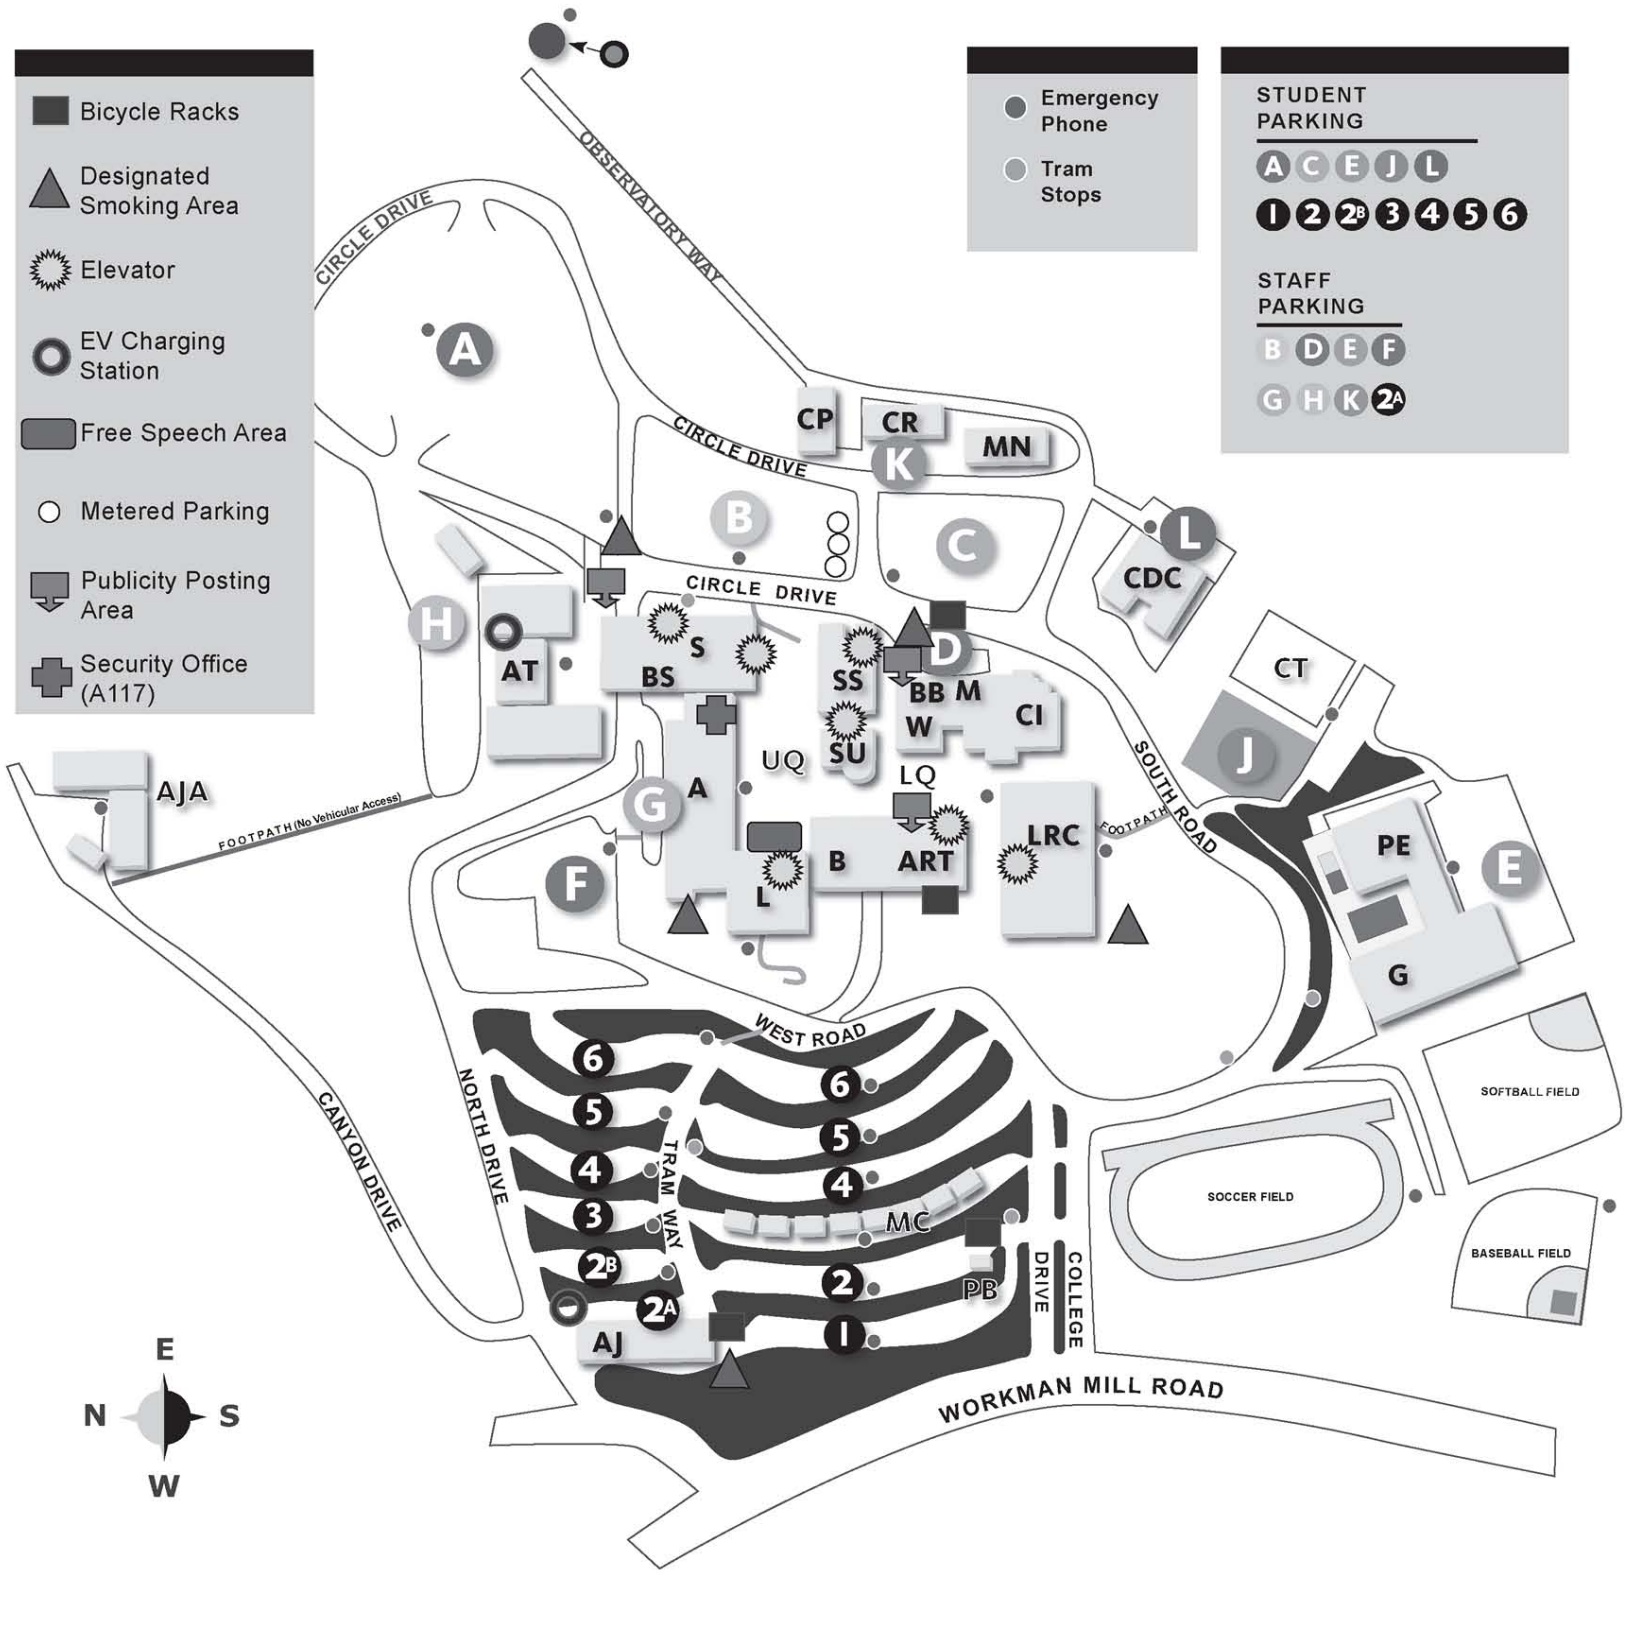

CAMPUS DIRECTORY

BUILDING LEGEND

A Administration	BS Bookstore	L L Building	PB Information/Parking Booth
AJ Administration of Justice	CI Campus Inn	LQ Lower Quad	PE Physical Education
AJA Administration of Justice Annex	CP Central Plant	LRC Learning Resource Center	S Science and Math
AT Applied Technology	CR Central Receiving	M Music	SS Student Services
ART Art	CDC Child Development Center	MC Modular Classrooms	SU Student Union
B Business	CT Courts (Tennis)	MN Maintenance	UQ Upper Quad
BB Black Box Theater	G Gymnasium	O Observatory	W Wray Memorial Theater