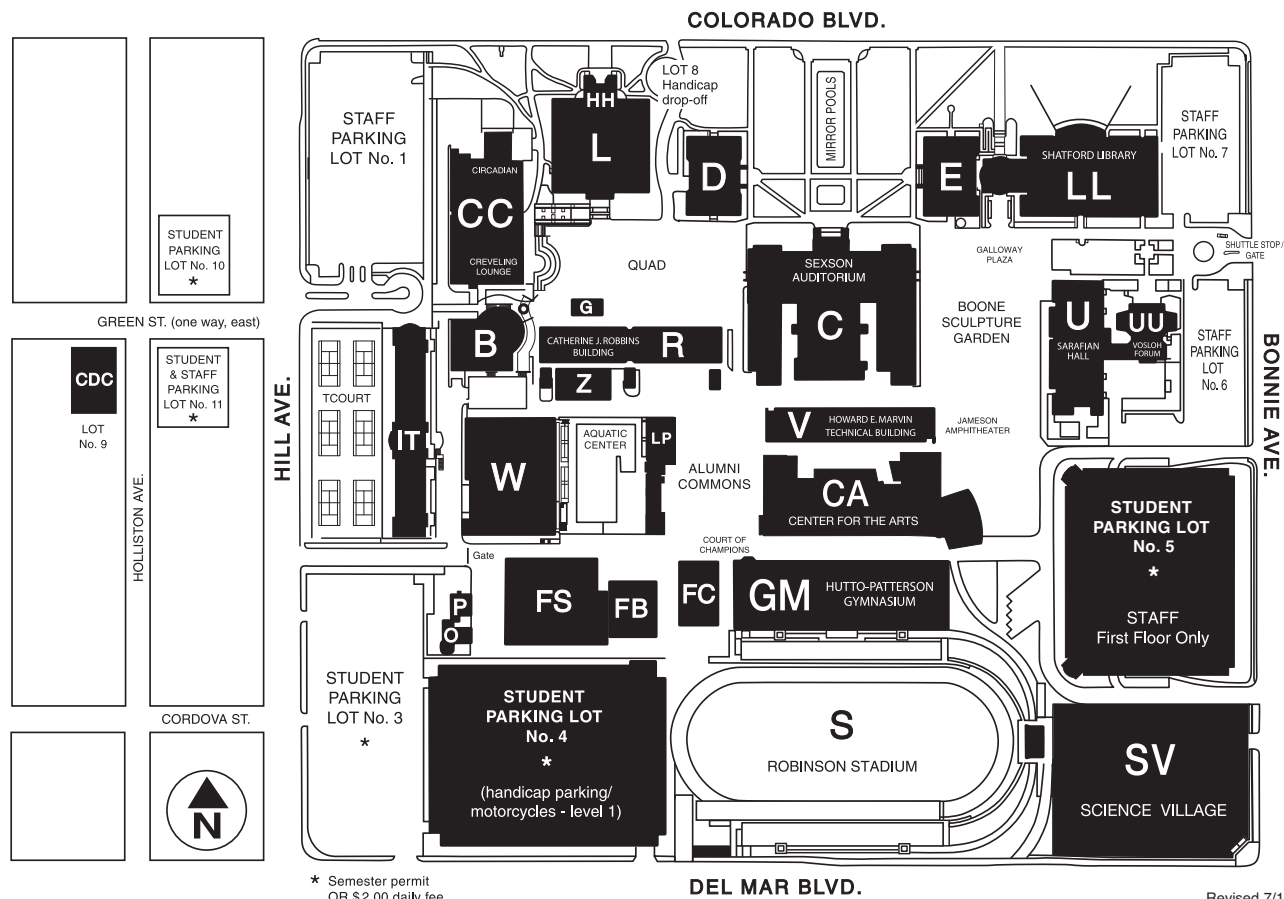

PASADENA CITY COLLEGE - CAMPUS MAP

1570 E. Colorado Blvd., Pasadena, CA 91106-2003 • (626) 585-7123 • www.pasadena.edu

Academic Affairs	C229
Admissions and Records	L113
Alumni Relations	CC
Assessment	D205
Athletics Department	GM201
Bookstore	B
Business & Computer	
Technology	R201
Business and College Services	C221
Business Services	C221
CalWORKs	L107
Campus Center	CC
Career and Technical Education	IT200
Career Center	L103
Cashier	L
Catherine J. Robbins Building	R
Center for the Arts Building	CA
Ceramics Lab	Z
Circadian	CC
Conference Center	G
Counseling Services	L104
Creveling Lounge	CC
Disabled Student Programs	
and Services	D209
Engineering & Technology	
Department	IT200
English Department	C245
EOP&S	L107
Extension & Contract Education	IT200

Police and Safety Services	B210
Pool	Aquatic Center
President's Office	C237
Public Relations	C145
Publications Office	C145
Registration	L113
Robinson Stadium	S
Sarafian Hall	U
Sexson Auditorium	C230
School of Allied Health	CEC B6
School of Humanities and	
Social Sciences	C245
School of Science and	
Mathematics	SV6
School of Visual, Media,	
and Performing Arts	CA102
Shatford Library	LL
Social Sciences Department	C321
Student Affairs	CC105
Student & Learning Services	L112
Student Business Services	B203
Student Health Services	D105
Study Abroad Office	C247
Tennis Courts	TCOURT
The Piazza (Cafeteria)	CC
Track and Field	S
Veterans Resource Center	W108
Veteran's Services	L113
Westerbeck Recital Hall	CA140